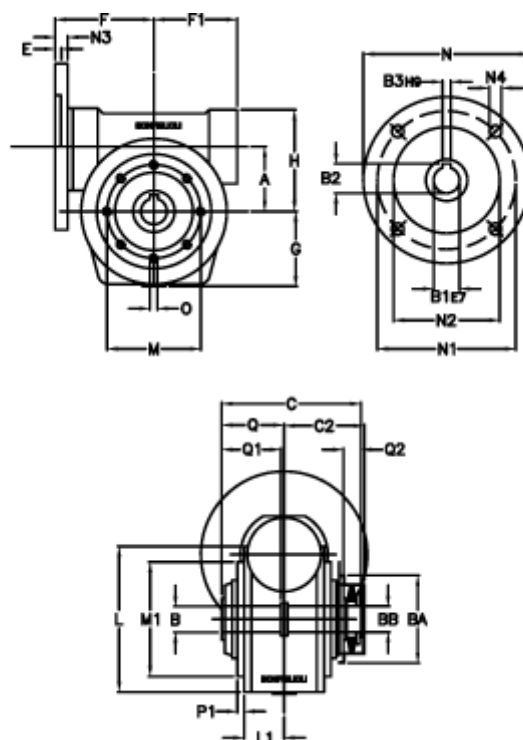

Article number: 390204901872736

Description: Worm Gear with Torque Limiter  
VF 49-L2-P-18 P71B5

## Measures

a = 49.50	C2 = 63,5	L1 = 36.8	O = M6x8
B = 25	Description = VF 49P-xx-71B5	m = 94	P1 = 2.5
B1 E7 = 14	E = 3.0	M1 = 68	Q = 51.0
B2 = 16.3	F = 70	N = 160	Q1 = 41
B3 H9 = 5	F1 = 63	N1 = 130	Q2 = 15
BA = 63	g = 56	N2 = 110	
BB H7 = 14	H = 80.0	N3 = 10.5	
C = 105	L = 107.5	N4 = 9,5	